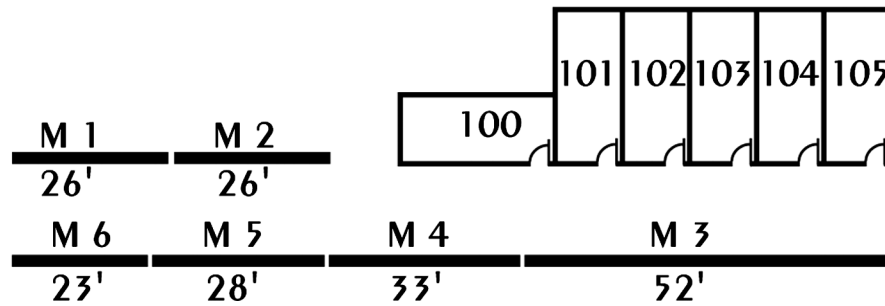

February All Media Show Friday, February 11th, 7pm

Juror is Chris Sumner: Graduated from V.C.U. with a BFA. Is an art teacher at Prince George County

Call for Entries: Sat. Feb. 4th, Mon. Feb. 7th, (10am to 4pm) Tues. Feb. 8th (10am to 12pm)

Awards: 1st: $300, 2nd: $200 and 3rd: $100

Reception: Friday, Feb. 11th, Awards Ceremony 7:30pm

February Mezzanine Gallery:

School War of the Arts

STUDENT VS STUDENT MEZZANINE SHOW

FEBRUARY 11TH, 2011

$350 CASH AWARDS!!!

NO ENTRY FEE

JUROR: CHRIS SUMNER

The Mezzanine Gallery:

(((Attention Artist sign up now for Mezzanine Gallery shows, January through Nov. 2011)))
There are six areas for single-artist shows. The shows open the same night as the Monthly All Media Show downstairs. We are taking reservations now for the months listed.

Directions

132 N. Sycamore Street, Petersburg, Virginia 23803 (804) 733-8200

Take 95 S. to the Washington Street exit.

Sycamore Street is the third light but the best parking is behind the building. Go to the fourth light, Union Street, and take a right. Our parking lot is one block on the right. (Across from Saint Paul's Church).